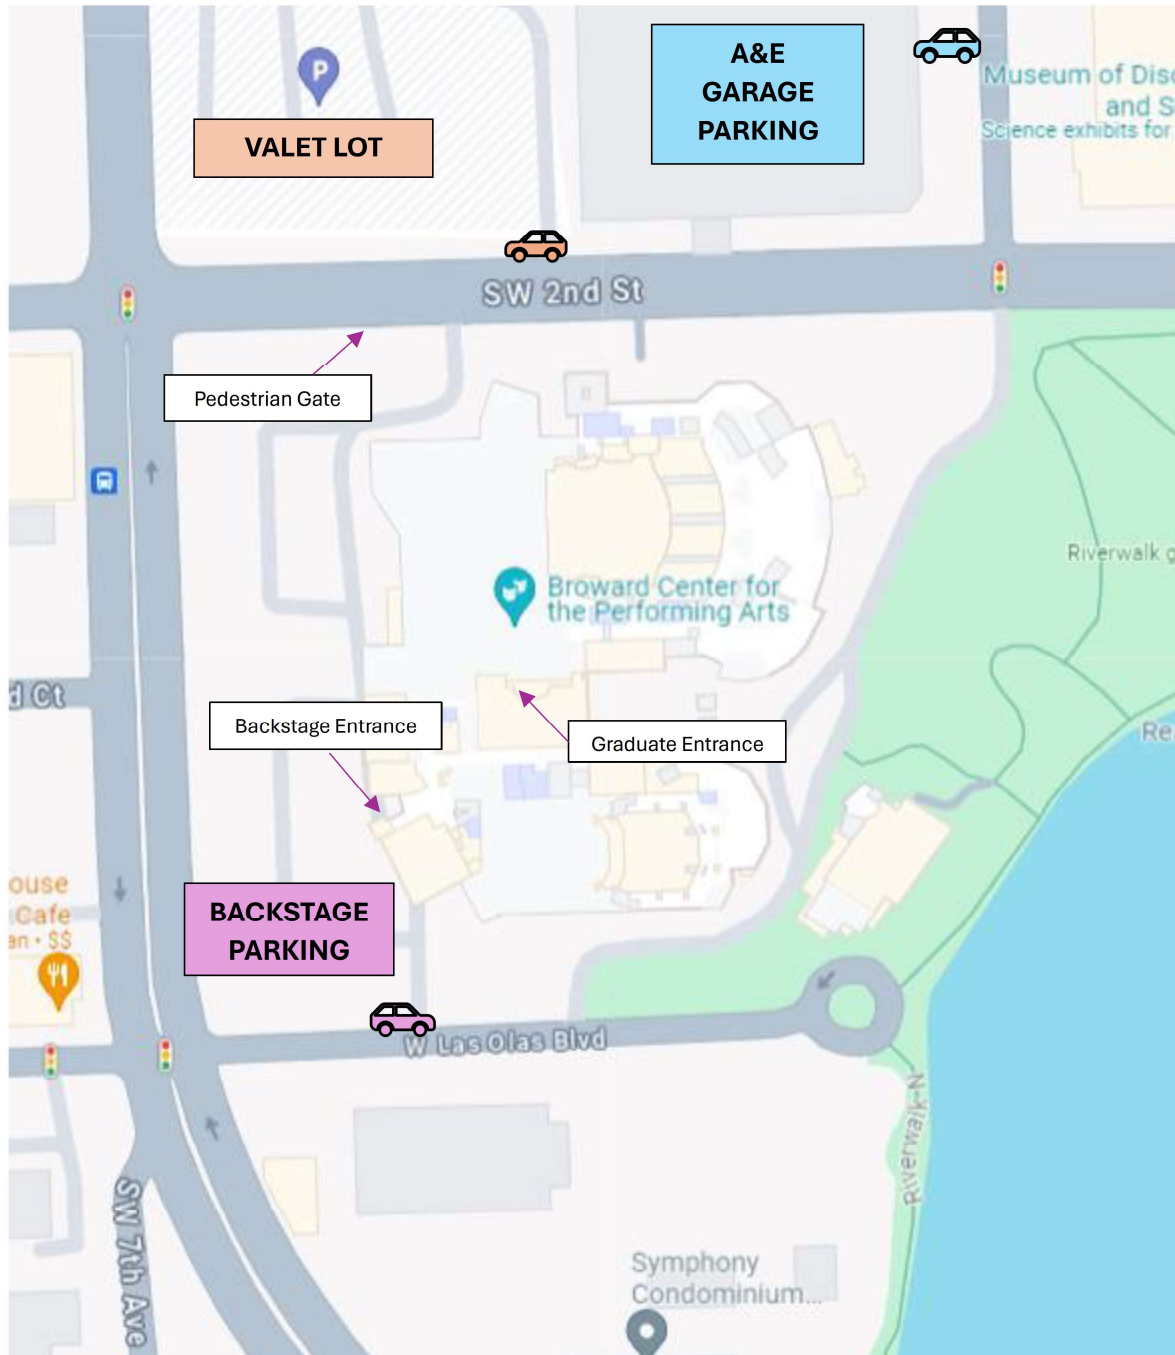

Graduation Parking Map and Information

	A&E Garage Entrance
	Valet Lot Entrance
	Backstage Parking Entrance

Parking is available at the A&E Parking Garage located on the corner of SW 5th Avenue and SW 2nd Street.

Parking is \$15 per vehicle flat rate on graduation day (4- hour maximum). Parking is strictly paid through the ParkMobile App, Zone 12333. Pay-for-parking via ParkMobile is strictly enforced and subject to ticketing.

Please visit <https://www.browardcenter.org/visit/parking/> for more information regarding parking